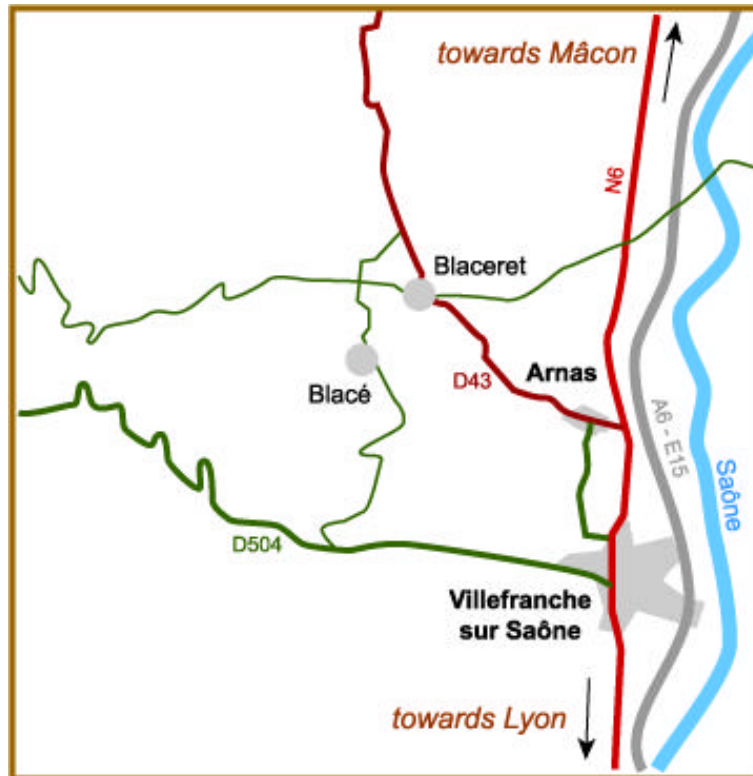

DOMAINE DE LA FULLY

Patrick and Martine Vermorel – Chambon – 69450 Blacé – France

Phone. (33) 4 74 67 56 37 – Fax. (33) 4 74 67 51 08

- Highway : **exit in Villefranche towards Mâcon**
- **Exit Z.I. Villefranche** and take left towards **Arnas**
- **In Arnas, towards Beaujeu** on 5 km
- **In Blaceret**, after 800 m (in « La Tallebarde »), go left **towards Charpenay**.
- **150 m later, first house on the right.**